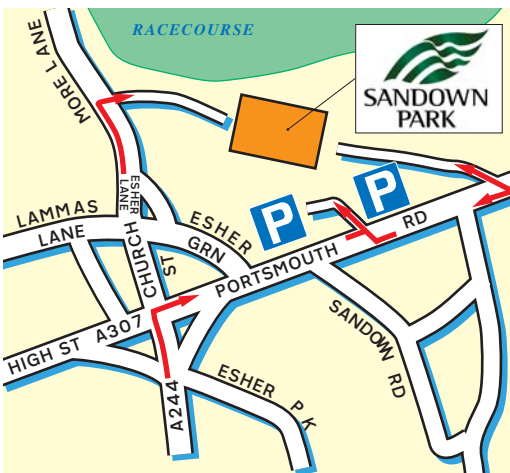

## Public Transport

 **By Rail, Esher Station.**  
Connections from London Waterloo on the Woking Line. 10 minutes walk to entrance.

 **Heathrow Airport.**  
Approximately 13 miles from racecourse - 30 minutes drive.

**Gatwick Airport.**  
Approximately 27 miles from racecourse - 45 minutes drive.

## Locator Map